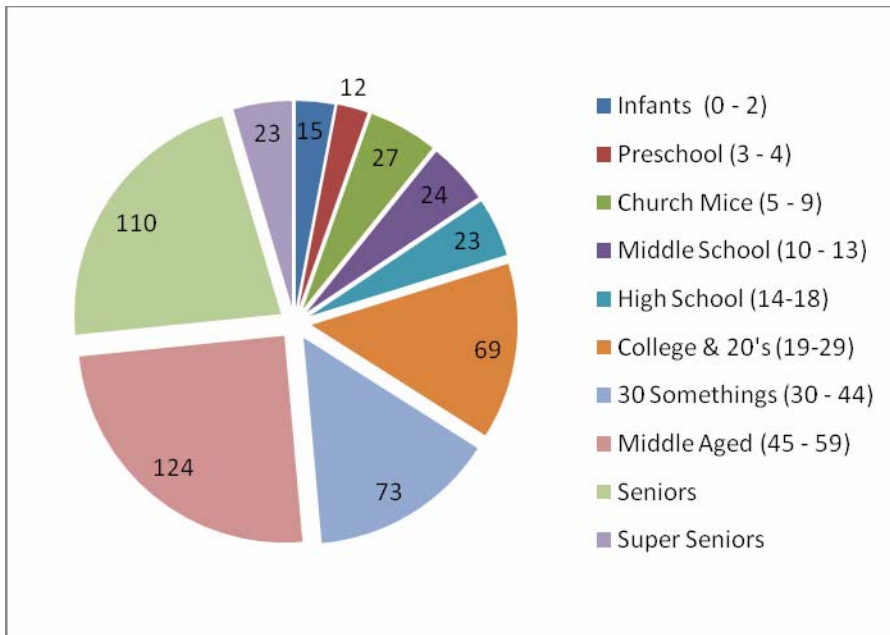

Grace Church of West Feliciana

Demographic Summary - 2007

Infants (0 - 2)	15
Preschool (3 - 4)	12
Church Mice (5 - 9)	27
Middle School (10 - 13)	24
High School (14-18)	23
College & 20's (19-29)	69
30 Somethings (30 - 44)	73
Middle Aged (45 - 59)	124
Seniors	110
Super Seniors	23

TOTAL 500

**48 Families with youth
130 Family units**