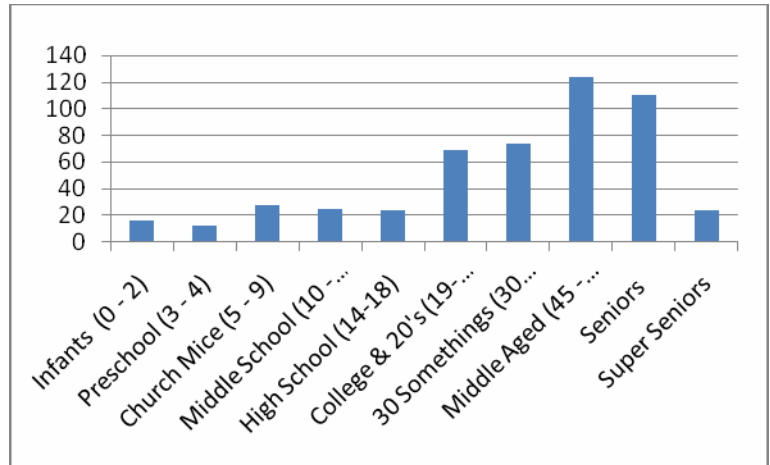

Grace Church of West Feliciana

Demographic Summary - 2007

Infants (0 - 2)	15
Preschool (3 - 4)	12
Church Mice (5 - 9)	27
Middle School (10 - 13)	24
High School (14-18)	23
College & 20's (19-29)	69
30 Somethings (30 - 44)	73
Middle Aged (45 - 59)	124
Seniors	110
Super Seniors	23

TOTAL 500

**48 Families with youth
130 Family units**